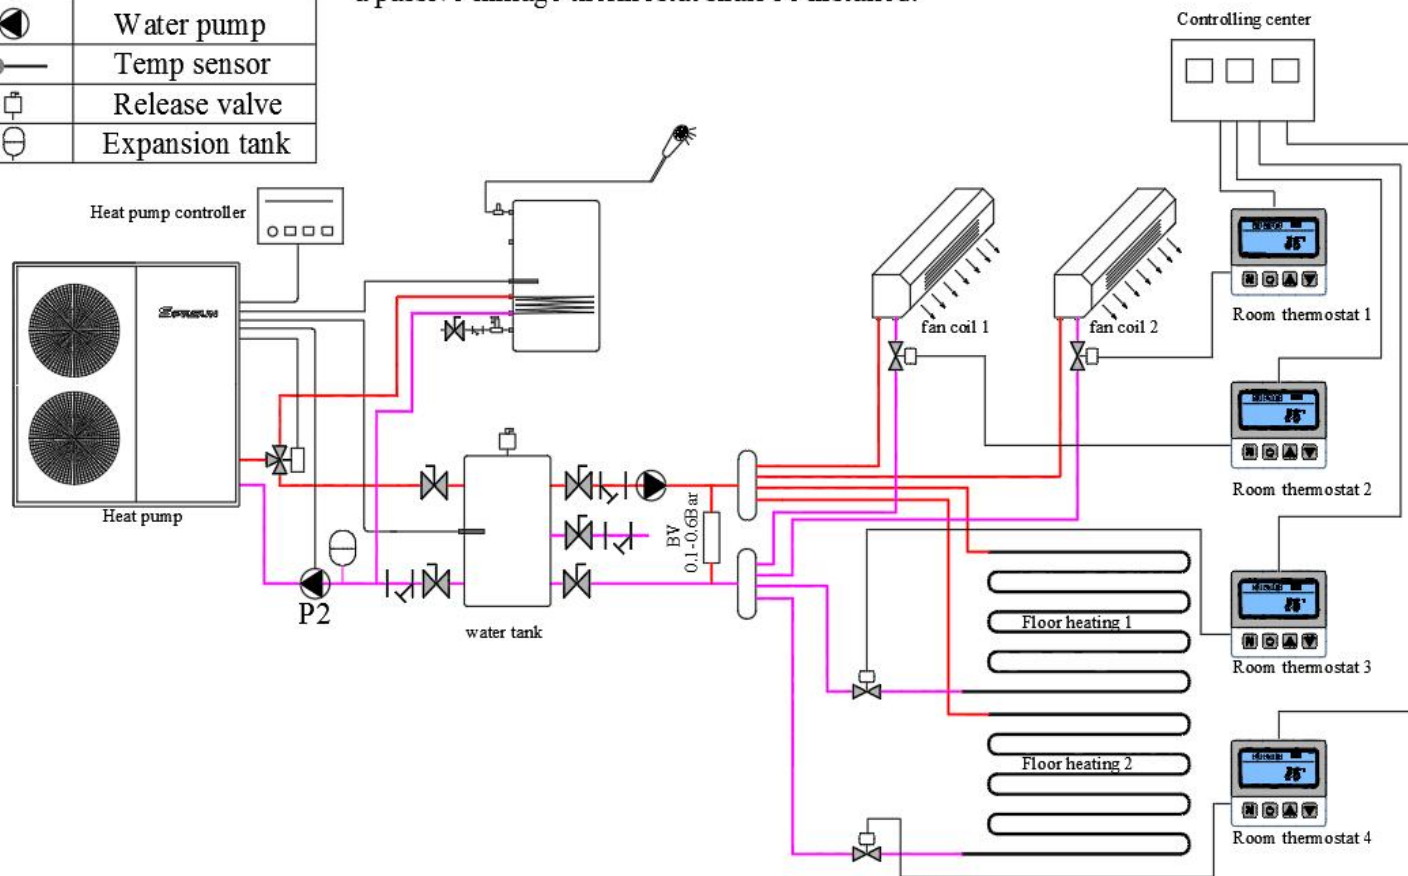

DC Inverter Air Source Heat Pumps (Monoblock Type)

1. Working source temperature range: -30°C to 45°C
2. Control Object: **water tank temperature**
(Setting range: Heating: $30^{\circ}\text{C} \sim 55^{\circ}\text{C}$; Cooling: $32^{\circ}\text{C} \sim 12^{\circ}\text{C}$)
3. Control Way: **wire controller**
4. Water Pump: start/stop according to water tank temp
5. Working Modes: hot water/heating/cooling/hot water+cooling/hot water+heating

CGK025V3L-B, CGK-025V3L-B
CGK030V3L-B, CGK-030V3L-B
CGK040V3L-B, CGK-040V3L-B

CGK050V3L-B, CGK-050V3L-B

CGK060V3L-B, CGK-060V3L-B

SPRSUN

Guangzhou Sprsun New Energy Technology Development Co., Ltd.

Installation Diagram

Symbol	Name
	3-way valve
	2-way valve
	Ball valve
	Non-return valve
	Filter
	Water pump
	Temp sensor
	Release valve
	Expansion tank

Notice:

1. Pls select the right modes according to your demand then install it according to the installation diagram. If only hot water function required, pls select heating+hot water mode , and then put the hot water sensor into the hot water tank.
2. Two-way valve and BV valve are optional for installation. Only If you need to control the temperature by different zone, then pls install both.
3. Fan coil can be controlled by linkage with the secondary circulation pump . Meanwhile, a passive linkage thermostat shall be installed.

SPRSUN DC inverter air source heat pump

Standard Materials

Name	Description	Picture	Name	Description	Picture	Name	Description	Picture
Condenser	Plate Heat Exchanger		Evaporator	Hydropilic Aluminium foil and internal thread copper pipe heat exchanger		High Pressure Sensor	Manqiwei 0-4.5MPa	
Compressor	Panasonic Rotary Compressor		Expansion Valve	Danfoss Electronic expansion valve		Low Pressure Sensor	Manqiwei 0-3.45MPa	
4-way valve	SANHUA		DC Fan	NIDEC DC Fan		Package	corrugated board case / plywood case	
Controller	Touch screen Controller							